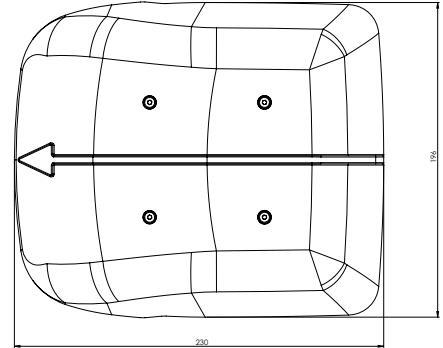

Rooftop Ventilator

“WINGLET”

EMC APPROVED

REMARKS

Standard mountingset suits roof thickness 1 mm - 17 mm. (other mountingsets available on request). Roof cut out \varnothing 80 mm. Complete with open and close valve.

TECHNICAL DETAILS

Part. No.	Description	Function	Airflow m ³ /h	Watt W	Noise Level DB(A)	Rooftop Opening mm	Material
02-5000	Winglet ventilator 12V White	Suction	65	3	32	80	ABS
02-5100	Winglet ventilator 12V Black	Suction	65	3	32	80	ABS
02-5500	Winglet without motor White					80	ABS
02-5600	Winglet without motor Black					80	ABS