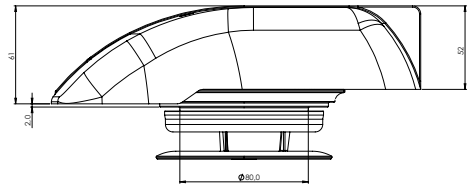

Rooftop Ventilator

“WINGLET”

EMC APPROVED

REMARKS

Standard mountingset suits roof thickness 1 mm - 17 mm. (other mountingsets available on request). Roof cut out \varnothing 80 mm. Complete with open and close valve.

TECHNICAL DETAILS

Part. No.	Description	Function	Airflow m ³ /h	Watt W	Noise Level DB(A)	Rooftop Opening mm	Material
02-5000	Winglet ventilator 12V White	Suction	65	3	32	80	ABS
02-5100	Winglet ventilator 12V Black	Suction	65	3	32	80	ABS
02-5500	Winglet without motor White					80	ABS
02-5600	Winglet without motor Black					80	ABS