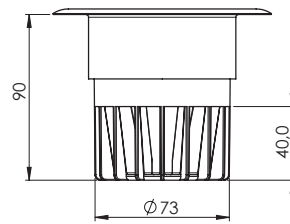

Rooftop Ventilator

NEW PRODUCT

SECTION A-A

FLOOR VENT

colour

TECHNICAL DETAILS

Part. No.	Description	Material	Cut-out Dimension
89-5700	Floorventilator	ABS	Ø 80mm