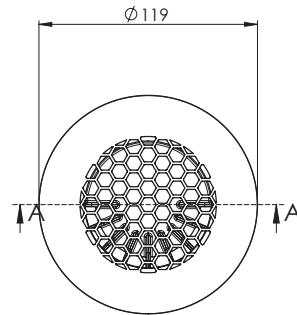

Rooftop Ventilator

NEW PRODUCT

SECTION A-A

FLOOR VENT

colour

TECHNICAL DETAILS

Part. No.	Description	Material	Cut-out Dimension
89-5700	Floorventilator	ABS	Ø 80mm