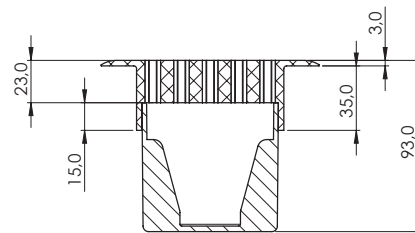

Rooftop Ventilator

NEW PRODUCT

SECTION A-A

FLOOR VENT

colour

TECHNICAL DETAILS

Part. No.	Description	Material	Cut-out Dimension
89-5700	Floorventilator	ABS	Ø 80mm